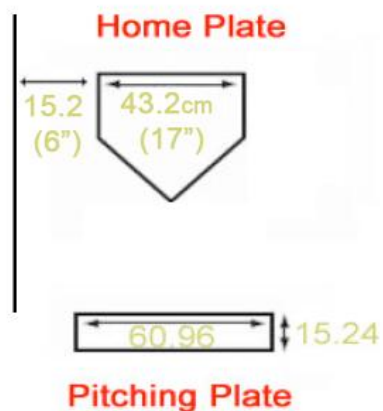

SNZ Pitching Distances	Measured in metres	
	MALE	FEMALE
Adult	14.02	13.11
U19	14.02	13.11
U17	14.02	12.19
U15	13.11 (New 2010-11)	11.50
U14/U13	12.00	11.00
U12/U11	11.00	10.00
U10/U9	10.00	9.00

Strike Zone

Rule 1, Sec 74: The strike zone is that space over any part of homeplate between the batter's armpits and the top of his/her knees when the batter assumes his/her natural batting stance.

Catcher's & Batter's Boxes

NB: All Measurements In "CM's"