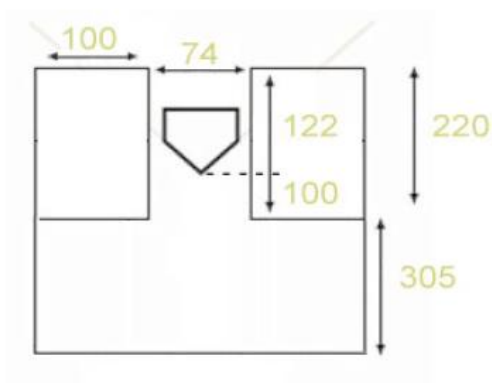

SNZ Pitching Distances	Measured in metres	
	MALE	FEMALE
Adult	14.02	13.11
U19	14.02	13.11
U17	14.02	12.19
U15	13.11 (New 2010-11)	11.50
U14/U13	12.00	11.00
U12/U11	11.00	10.00
U10/U9	10.00	9.00

Strike Zone

Rule 1, Sec 74: The strike zone is that space over any part of homeplate between the batter's armpits and the top of his/her knees when the batter assumes his/her natural batting stance.

Catcher's & Batter's Boxes

NB: All Measurements In "CM's"